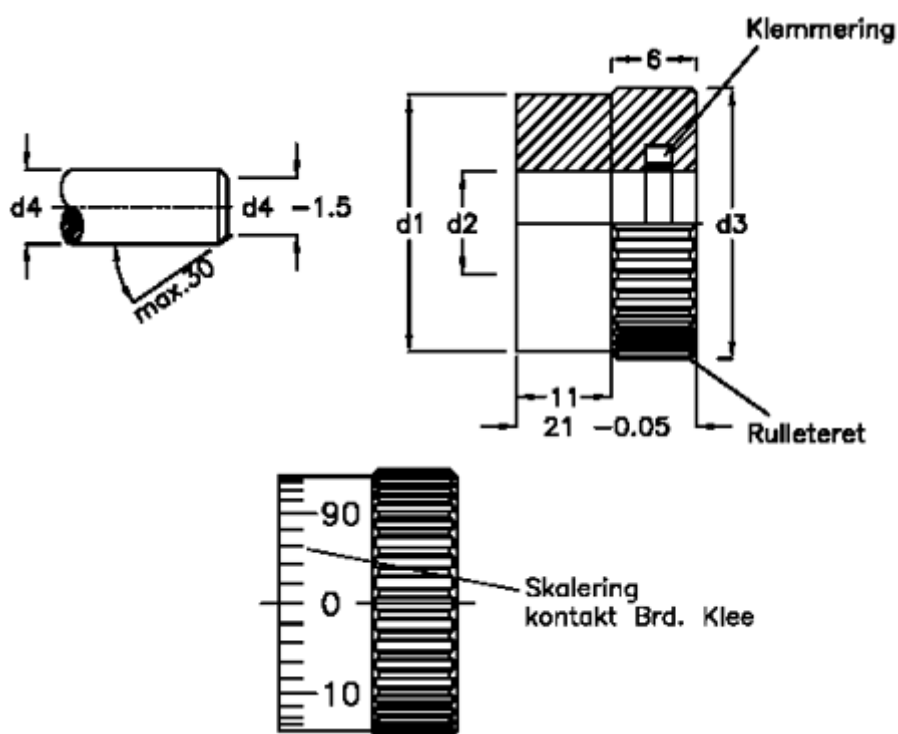

Article number: 20638203

Description: E+G Skale ring
GN 164-40-B16-MCRS

Measures

$d1 = 40$
 $d2 = 16$
 $d3 = 41,3$
 $d4 = 14/16$